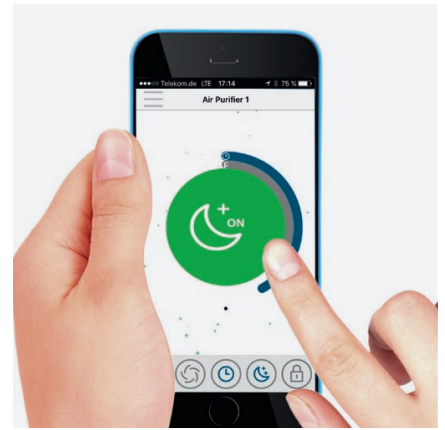

* With a room height of 2.50 m.

Product description

The compact air purifier AP30 Pro combines clear design with efficient air purification, while causing low noise emissions and low power consumption. The construction of the device ensures a maximum of air throughput and a optimum of filtration. The 360° multi layer filter filters pollutants such as fine dusts (PM2.5 and minor), pollen and acarid allergens, pathogens such as bacteria and mould spores, cigarette smoke, exhaust fumes (also NO₂), chemical vapours (Formaldehyde, Toluol, n-Butane, VOC,...) and odours from the indoor air. The central control panel EASY-TOUCH provides function modes such as automatic mode, Level 1/2/3, Turbo and Nightmode at one`s fingertip. Further features such as a timer function, child lock, filter status or a customization of the automatic mode can be operated via the corresponding APP „IDEAL AIR PRO“. AP30 Pro automatically informs you, when to change the 360° filter. On an average, the 360° filter has to be changed after 12 months, depending on the intensity of the usage.

IDEAL

pure air. pure life.

HIGH-QUALITY CONTROL

EASY-TOUCH control in an intuitive and comfortable way. Functions: On/Off, Auto, Level 1/2/3, Turbo and Nightmode

COLOUR CODES INDICATE THE AIR QUALITY

The current air quality is indicated in a three-colour code via LED in the EASY-TOUCH panel.

APP „IDEAL AIR PRO“

Enabling further control and survey of your device. Available at Google Play & Apple App Store

360° MULTI LAYER FILTER

The high performance 360° filter consists of a fine mesh prefilter, true HEPA filter and a layer with a very high activated carbon portion. Due to the circular design, the whole filter surface is optimally utilized. Optional textile cover